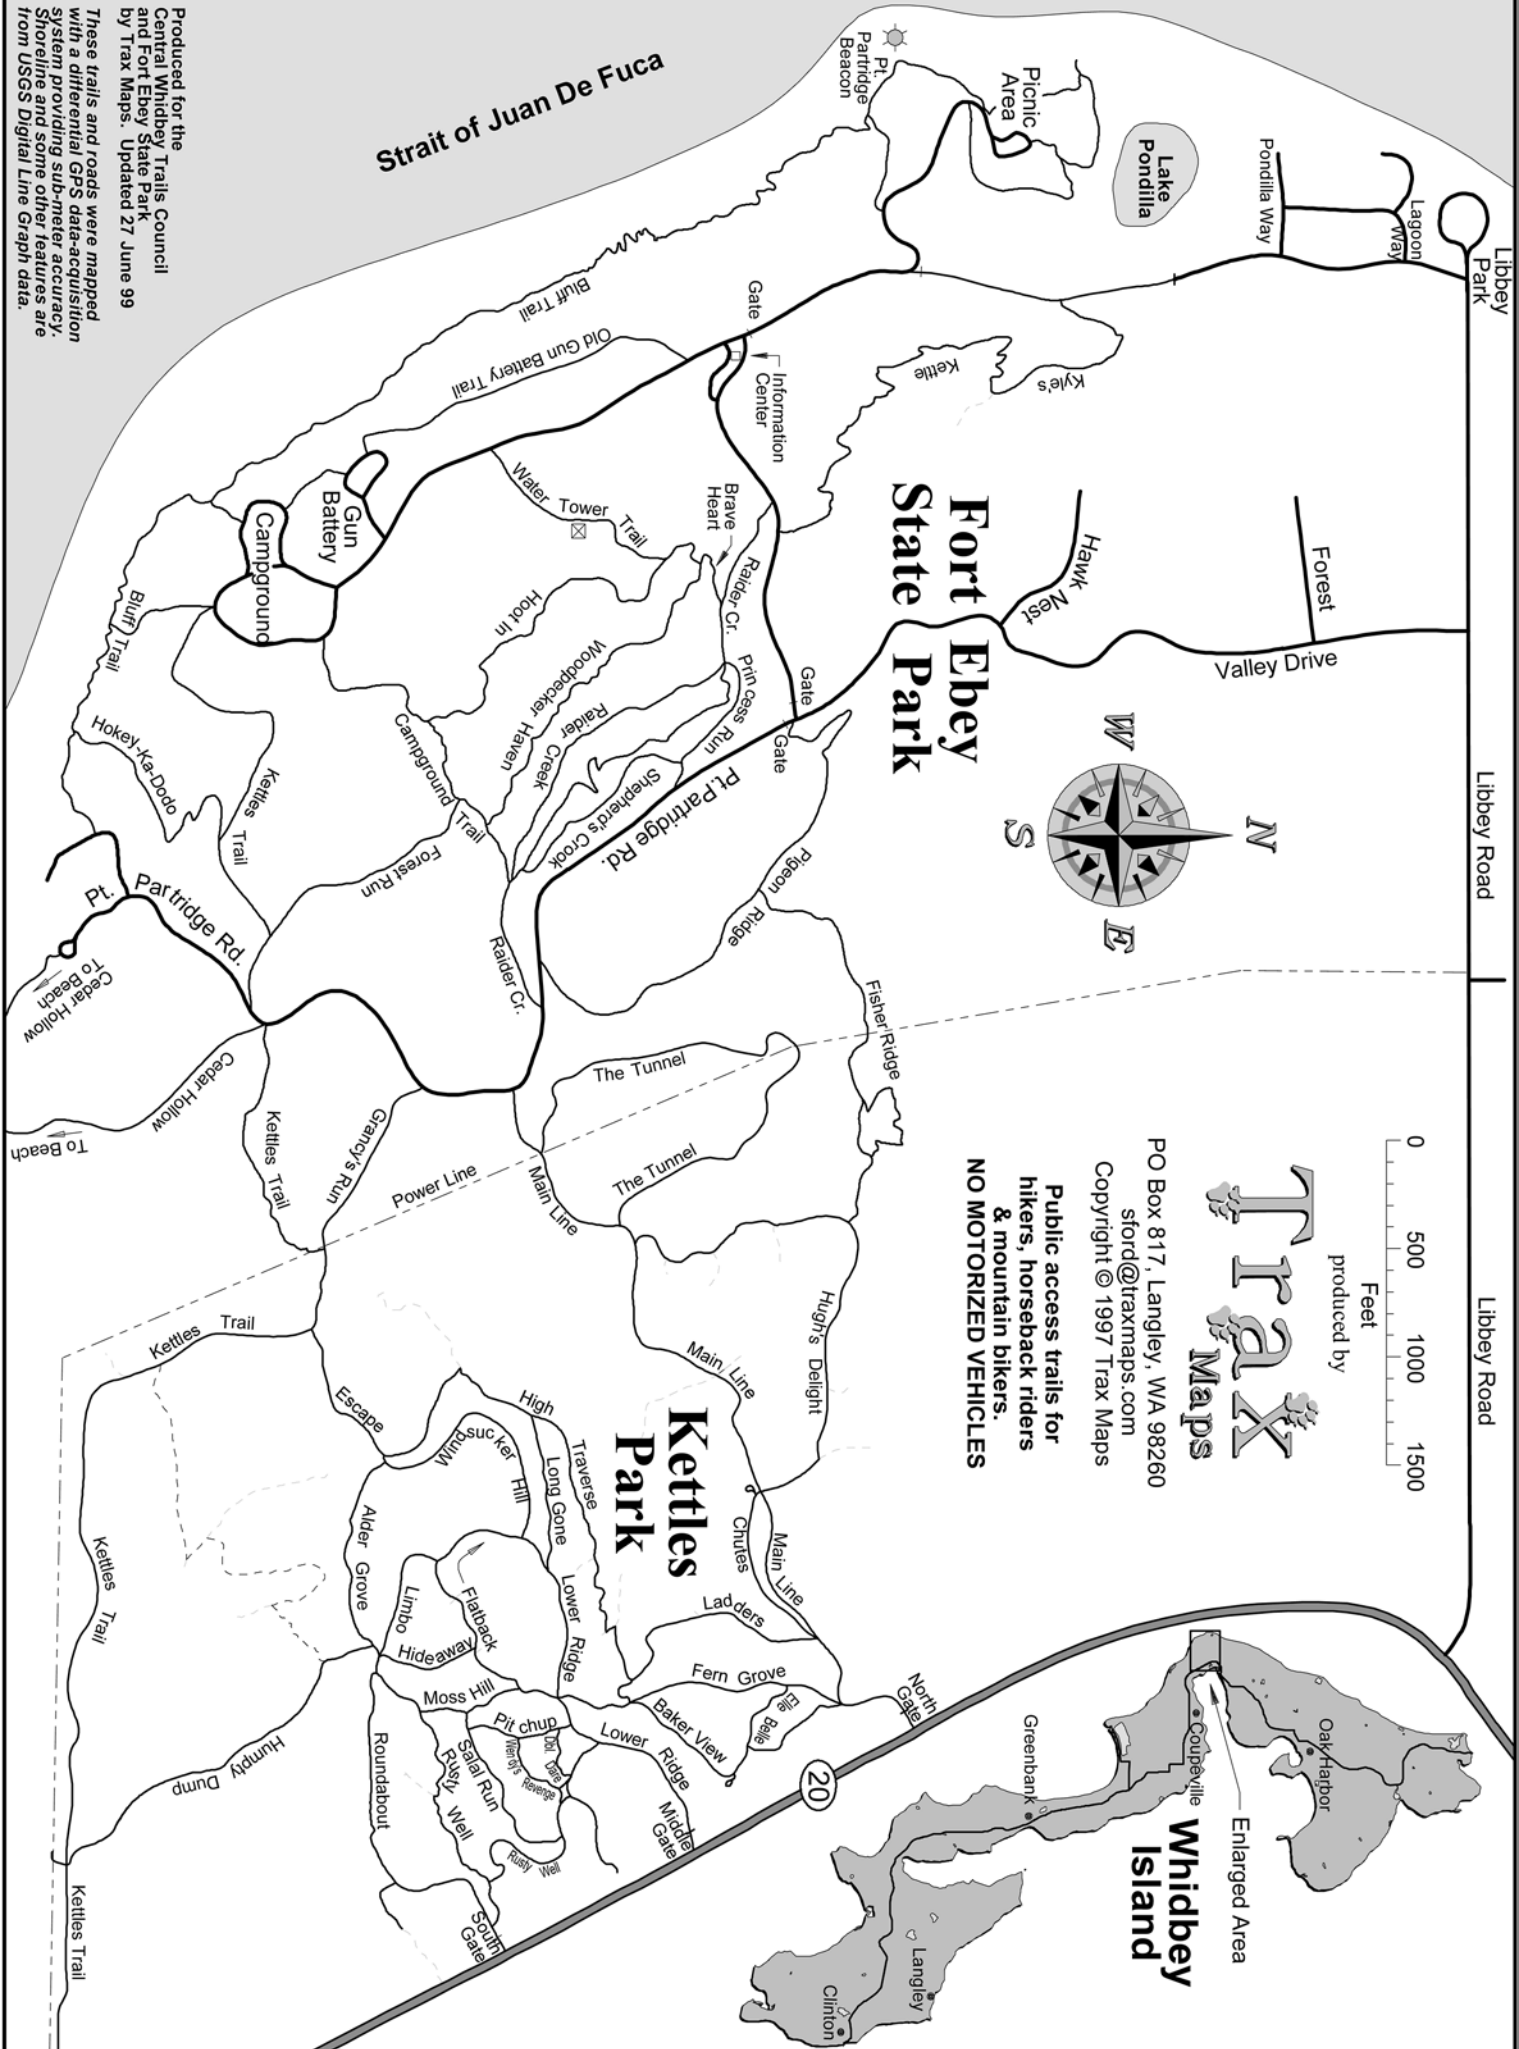

# Strait of Juan De Fuca

## Fort Ebey State Park

## Kettles Park

## Whidbey Island

Produced for the  
Central Whidbey Trails Council  
and Fort Ebey State Park  
by Trax Maps. Updated 27 June 99

These trails and roads were mapped  
with a differential GPS data-acquisition  
system providing sub-meter accuracy.  
Shoreline and some other features are  
from USGS Digital Line Graph data.