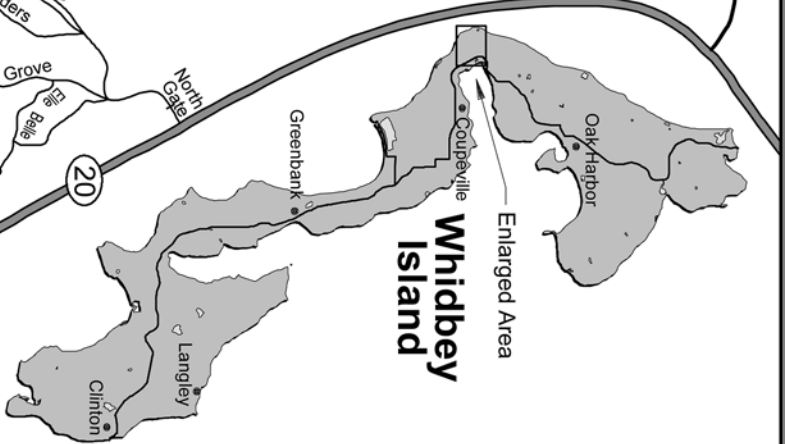

Libbey Park

Libbey Road

Libbey Road

20